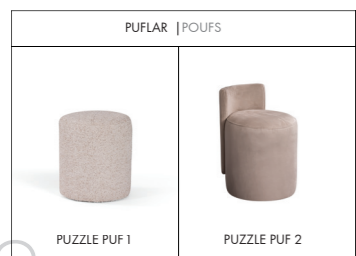

PUZZLE DOLAP MODÜL SEÇENEKLERİ (MODULE OPTIONS)